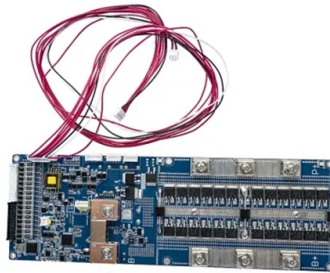

Fiber optic patch cord single-mode outdoor

Overview

Durable 4-strand 9/125 single-mode patch cord designed for long-distance outdoor installations. Ideal for networks, FTTX, and backbone connections. UnitekFiber's Outdoor fiber optical patchcords provide a robust and sealed connection for fiber to the home (FTTH) solutions. The connector interface is an SC/APC type within a slim, sealed, threaded polymer housing allowing easy connection to either a multiport terminal or in-line extension. OS2 9/125 Singlemode Duplex fiber optic cables, patch cords, fiber jumpers, smf LC. LC-SC, LC-ST, SC, ST, FC, FC-SC, FC-ST, SC (APC)-LC (UPC), SC (APC)-SC (APC) Singlemode fiber optic patch cables are called 9/125. This indicates the glass core is nine microns in diameter. Actually you may see singlemode fiber specified as 8. We stock plenum singlemode fiber cable for air circulation spaces, self-extinguishing riser rated fiber cables for vertical trays or elevator shafts and outdoor. Outdoor Fiber Patch Cords extra jacketing provides durability and longevity when compared to a standard patch cord.

Article Content

Jeirdus Jeirdus 5M LC to LC Outdoor Armored Simplex 9/125.

All our products are 100% new fiber optic cable of carrier-class quality, and 100% test before delivery. Jeirdus 5M LC to LC Outdoor Armored Simplex 9/125 SM Fiber Optic Cable Jumper Optical Patch

MPO Single-Mode Fiber Patch Cords: OS1 and OS2

MPO (Multi-fiber Push-On) single-mode fiber patch cords are high-density optical interconnect solutions designed for modern high-speed networks.

LC Fiber Patch Cables | Singlemode & Multimode with