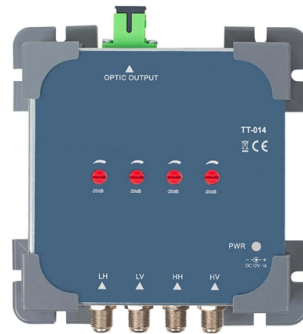

# Bolivia OTN Router 100G

## Overview

100G OTN is compact 1U chassis 100G OTN Muxponder, adopt industry-leading chip technology, Complies with international ITU-T G. This equipment supports 10-port 10G customer-side interfaces and 1-port 100G system-side interfaces. Huawei's OptiX OSN 9800 is a next-generation high-capacity, intelligent, and converged optical and packet Optical Transmission Network (OTN) platform for 100G and beyond. Based on the industry-leading T-bit universal switching platform, the platform supports OTN, fgOTN, Virtual Circuit (VC) and. Our OTN processors and OTN physical layers (PHYs) offer leading innovation, integration and power for Data Center Interconnect (DCI) networks. They deliver the quickest time to market and lowest R&D expense for the OEM and minimize the total cost of ownership for the service provider. The optical layer integrates OXC to achieve all optical switching, with ultra-high integration, fully saving customer rack. Data sheets (pdf): IRITEL OTP100G OTN/DWDM 100G (English), IRITEL OTP100G OTN/DWDM 100G (Serbian) IRITEL OTP100G OTN/DWDM System - Applications IRITEL OTP100G OTN/DWDM - Main features The system can utilize active and/or passive optical filters. It is suitable for optical transmission.