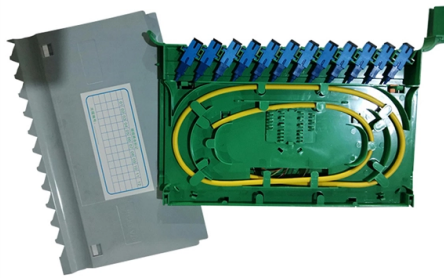

# 5300 Core Switch

## Overview

The Brocade 5300 Switch is an 80-port, high-density 2U building block for small and medium-sized SAN consolidation and for the core and edge of enterprise fabrics. It can grow and change with minimal disruption. The Brocade 5300 Switch is designed to consolidate connectivity in rapidly growing mission-critical environments—combining 1, 2, 4, and 8 Gbps technology in configurations of 48, 64, or 80 ports in an efficient form factor (FOS) or M-Enterprise OS (M-EOS)\*. Page 1 DATA SHEET BROCADE 5300 SWITCH Storage Area Network Highlights • Delivers full 8 Gbit/sec 1:1 performance for up to 80 ports in a single-domain, optimized 2U form factor • Offers best-in-class port density and scalability for enterprise SAN switches along with redundant, hot-pluggable components and non-disruptive software upgrades, the Brocade 5300. s of today's consolidated virtual data center.

The Brocade 5300 switch is designed to consolidate connectivity in rapidly growing mission-critical environments — combining 1, 2, 4 and 8 Gb/s technology in configurations of 48, 64 or 80 ports in an

The Brocade 5300 Switch is an 80-port, high-density 2U building block for small and medium-sized SAN consolidation and for the core and edge of enterprise fabrics.

Brocade 5300 5320 80-Port Active 8Gb FC Switch XBR